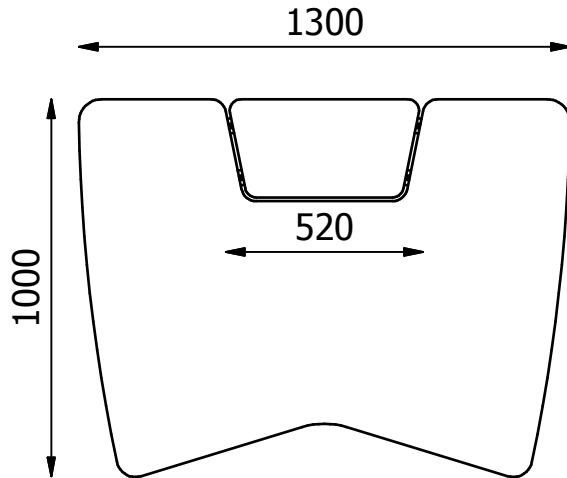

TK1100-WT203

Accessories

- View down
- Table shelves
- Front screens
- Cable organiser
- Cpu-rack

Crank operated height adjustment
from 65 cm to 108 cm, adjustment
speed 5 mm / turn