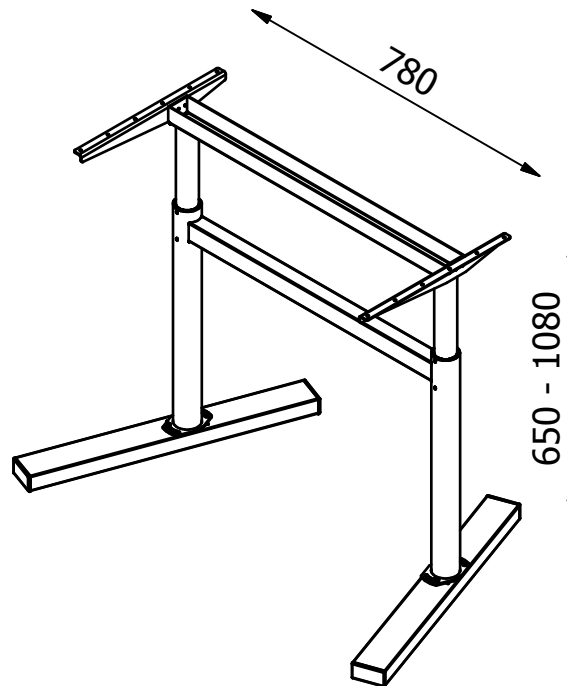

TK1100-WT203

Accessories

- View down
- Table shelves
- Front screens
- Cable organiser
- Cpu-rack

Crank operated height adjustment
from 65 cm to 108 cm, adjustment
speed 5 mm / turn