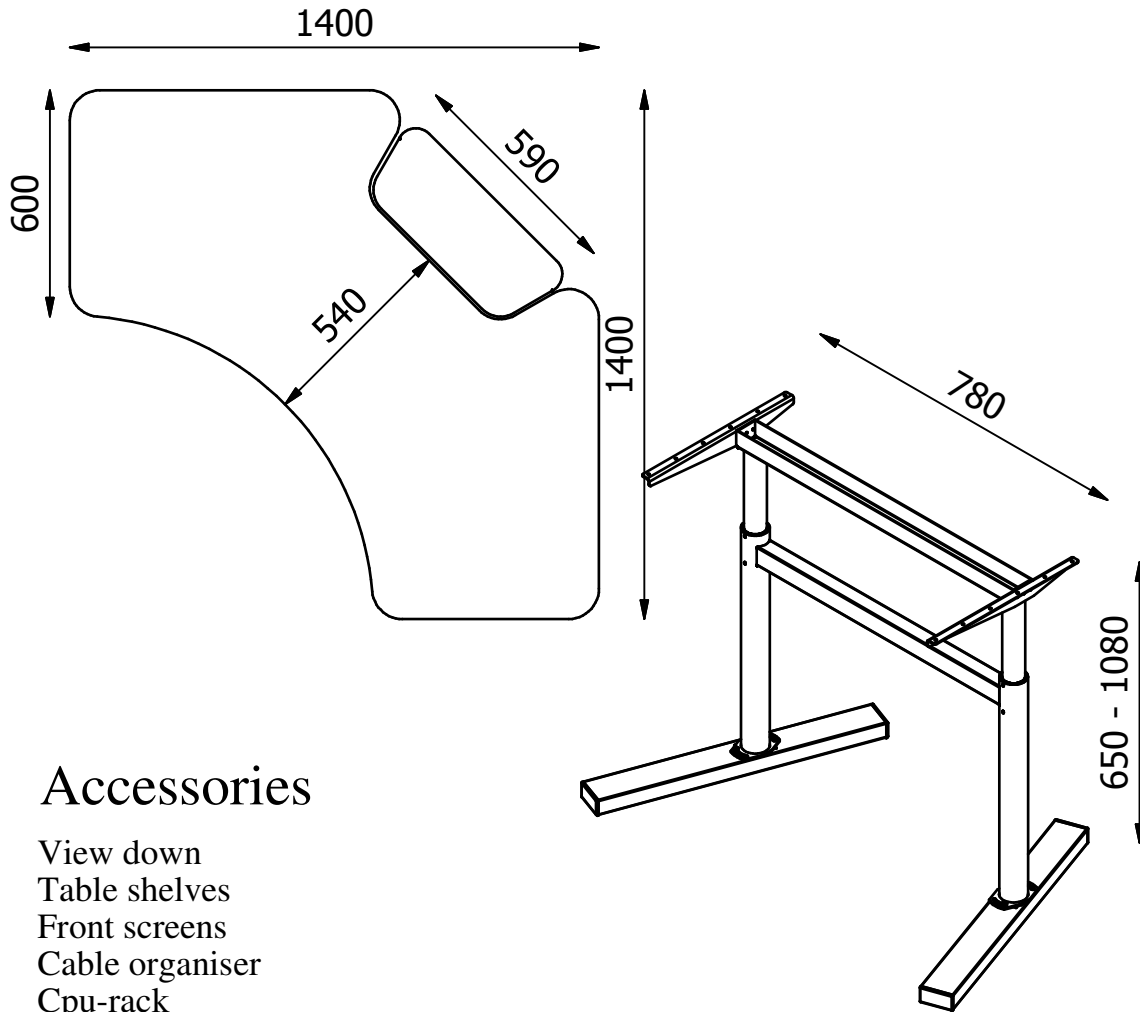

TK1100-WT104

Crank operated height adjustment
from 65 cm to 108 cm, adjustment
speed 5 mm / turn

Accessories

- View down
- Table shelves
- Front screens
- Cable organiser
- Cpu-rack