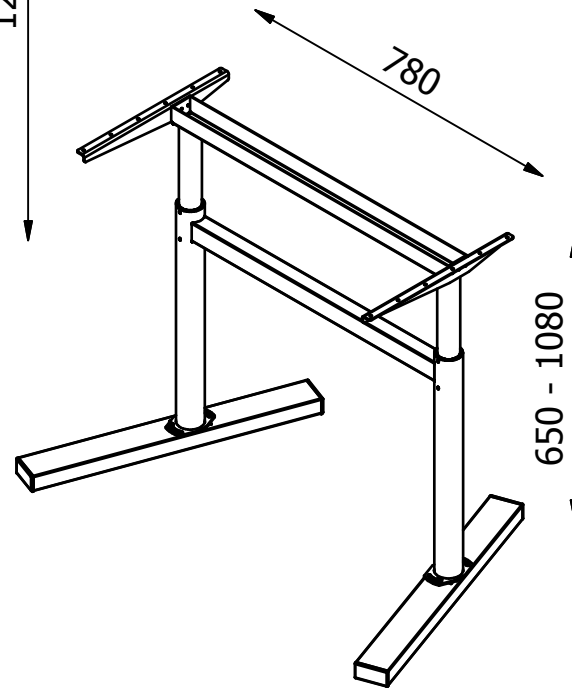

## TK1100-WT102

Crank operated height adjustment  
from 65 cm to 108 cm, adjustment  
speed 5 mm / turn

### Accessories

View down  
Table shelves  
Front screens  
Cable organiser  
Cpu-rack