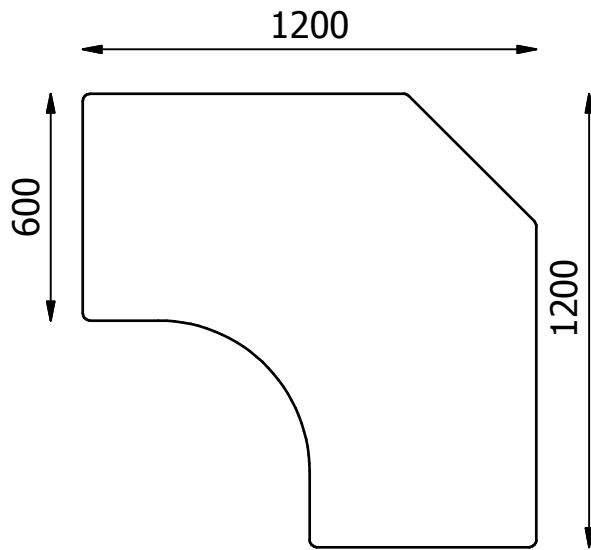

## TK1100-WT102

Crank operated height adjustment  
from 65 cm to 108 cm, adjustment  
speed 5 mm / turn